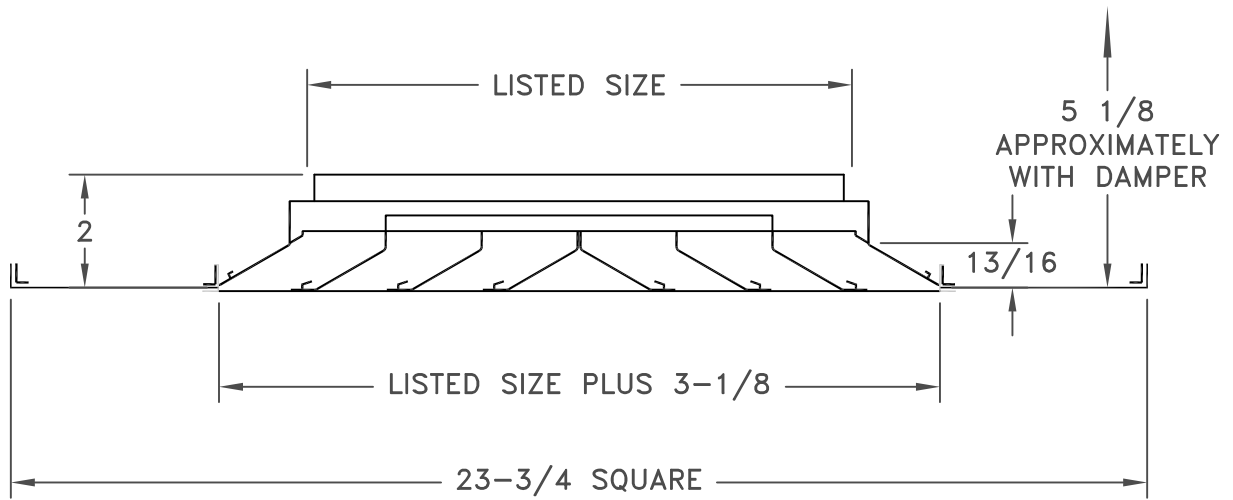

- EXTRUDED ALUMINUM CONSTRUCTION FOR ART
- REMOVABLE CORE, AVAILABLE IN 1,2,3 AND 4 WAY DEFLECTION
- DIFFUSERS ARE MADE IN LISTED SIZES OF 6 X 6 TO 18 X 18 INCHES
- AVAILABLE IN 3 INCH INCREMENTS
- DAMPER AND CONTROL GRIDS AVAILABLE
- FINISH: BRIGHT WHITE (W) ENAMEL

ONE-WAY

TWO-WAY

THREE-WAY

FOUR-WAY

JOB NAME: _____
 LOCATION: _____
 ARCHITECT: _____
 ENGINEER: _____
 CONTRACTOR: _____

SUBMITTED BY: _____

DATE: 02/20/2017 SD-9415-1

ART
 T-Bar Lay-In Diffuser