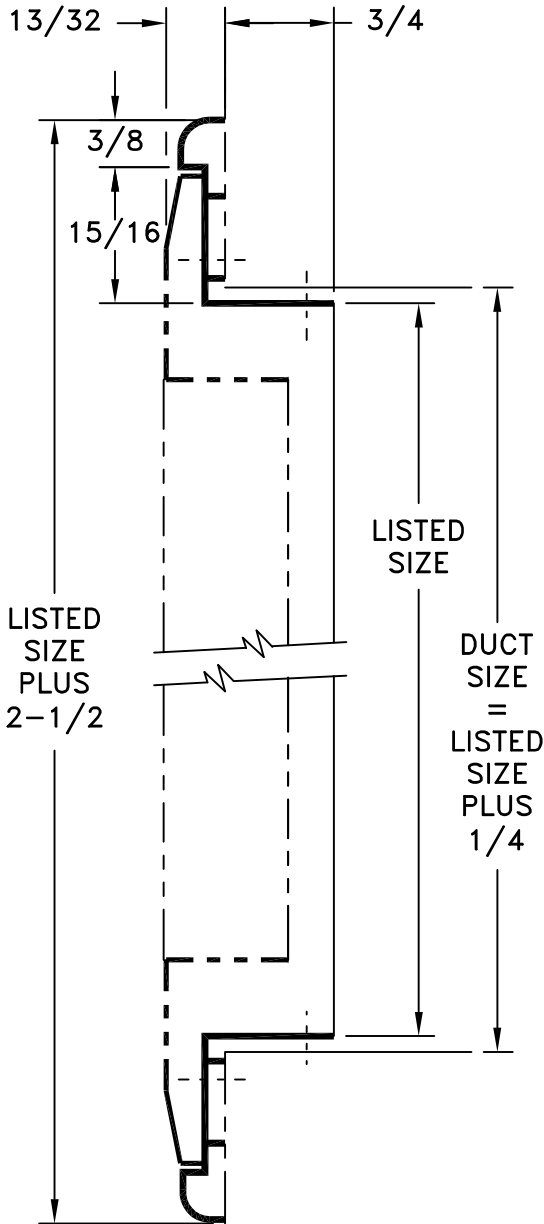

- EXTRUDED ALUMINUM CONSTRUCTION
- PRE - DRILLED FRAMES
- MINIMUM SIZE: 6 X 4
- MAXIMUM SIZE: 48 X 48
- AVAILABLE IN 1 INCH INCREMENTS
- FINISH: WHITE (W) ENAMEL OR SATIN ANODIZED (SA)

GRILLE

REGISTER

JOB NAME: _____	SUBMITTED BY: _____	DATE: 07/18/2013	SD-9137
LOCATION: _____		APF Extruded Aluminum Plaster Mounting Frame For Aluminum Grilles And Registers	
ARCHITECT: _____			
ENGINEER: _____			
CONTRACTOR: _____			