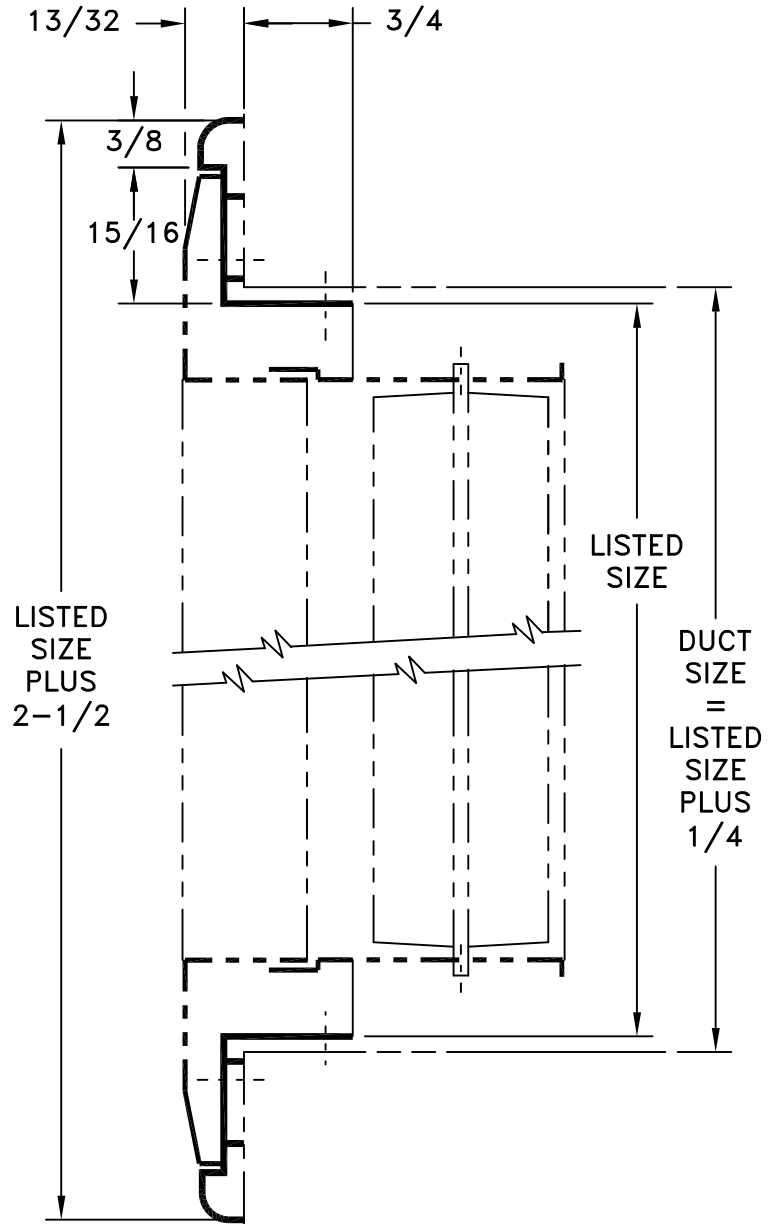

- EXTRUDED ALUMINUM CONSTRUCTION
- PRE - DRILLED FRAMES
- MINIMUM SIZE: 6 X 4
- MAXIMUM SIZE: 48 X 48
- AVAILABLE IN 1 INCH INCREMENTS
- FINISH: WHITE (W) ENAMEL OR SATIN ANODIZED (SA)

GRILLE

REGISTER

JOB NAME: _____	SUBMITTED BY: _____	DATE: 07/18/2013	SD-9137
LOCATION: _____		APF Extruded Aluminum Plaster Mounting Frame For Aluminum Grilles And Registers	
ARCHITECT: _____			
ENGINEER: _____			
CONTRACTOR: _____			