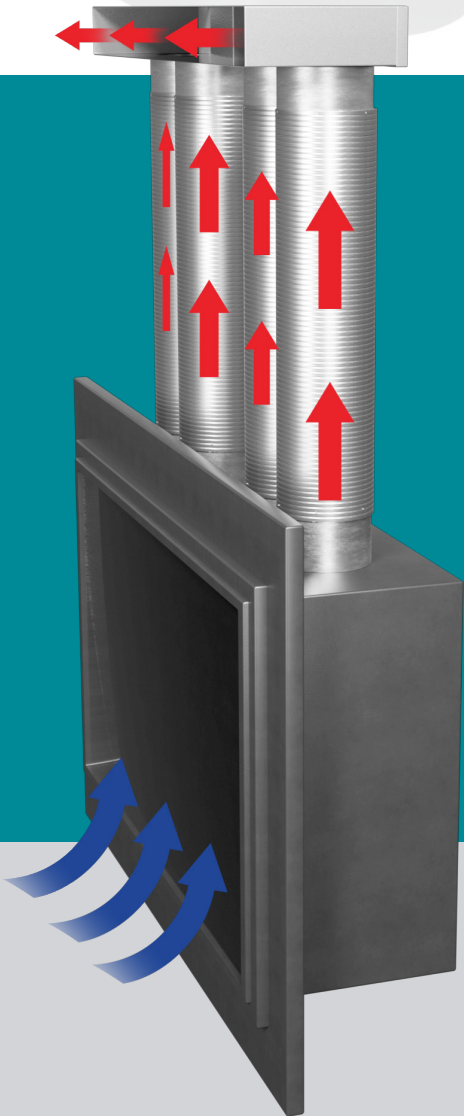

New

Fireplace Plenum and Louvers

For wood and gas fireplaces.

We set out to provide plenums and louvers to the Fireplace industry that would reduce wall temperatures around the fireplace.

This would create a cooler wall to safely hang fine art or electronics.

Modern or traditional linear louvers available, in black, white or satin.

New

Fireplace Plenum and Louvers

For wood and gas fireplaces.

Plenum		
2008142 - 4-Plenum	2008141 - 2-Plenum	2008140 - 1-Plenum

Color	Louvers		
	4-Plenum	2-Plenum	1-Plenum
White	S75102E1E2 44 W	S75102E1E2 20 W	S75102E1E2 10 W
Flat Black	S75102E1E2 44 FB	S75102E1E2 20 FB	S75102E1E2 10 FB
Satin Anodized	S75102E1E2 44 SA	S75102E1E2 20 SA	S75102E1E2 10 SA