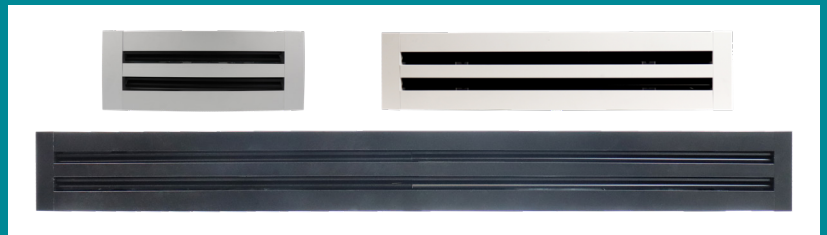

New

Fireplace Plenum and Louvers

For wood and gas fireplaces.

We set out to provide plenums and louvers to the Fireplace industry that would reduce wall temperatures around the fireplace.

This would create a cooler wall to safely hang fine art or electronics.

Modern or traditional linear louvers available, in black, white or satin.

New

Fireplace Plenum and Louvers

For wood and gas fireplaces.

Plenum		
2008142 - 4-Plenum	2008141 - 2-Plenum	2008140 - 1-Plenum

Color	Louvers		
	4-Plenum	2-Plenum	1-Plenum
White	S75102E1E2 44 W	S75102E1E2 20 W	S75102E1E2 10 W
Flat Black	S75102E1E2 44 FB	S75102E1E2 20 FB	S75102E1E2 10 FB
Satin Anodized	S75102E1E2 44 SA	S75102E1E2 20 SA	S75102E1E2 10 SA