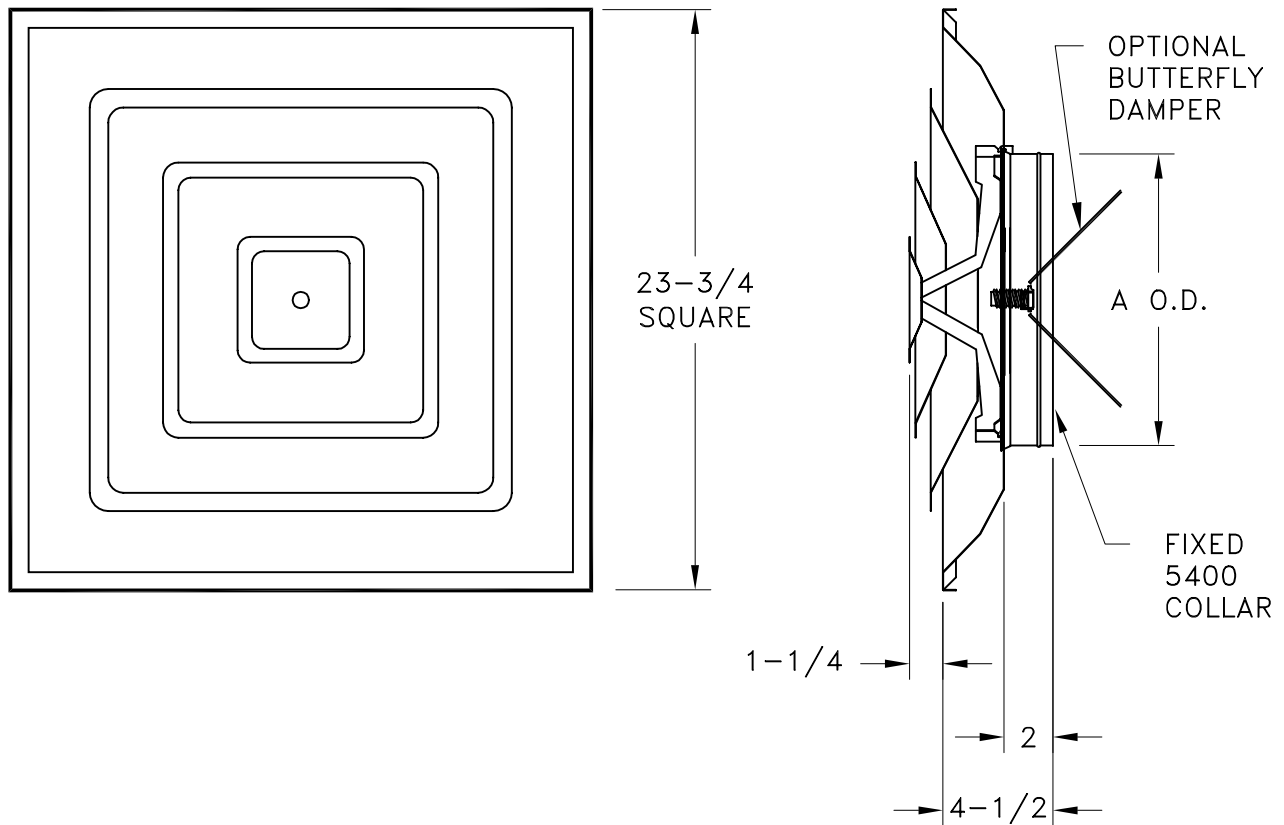

- ALL STEEL CONSTRUCTION
- FITS STANDARD 2' X 2' T-BAR CEILING SYSTEMS
- OPTIONAL NO. 3800 STEEL BUTTERFLY DAMPER
- AVAILABLE IN 6-14 INCH COLLAR SIZES
- FINISH: WHITE (W) ENAMEL

SIZE	A O.D.
6	5-7/8
8	7-7/8
10	9-7/8
12	11-7/8
14	13-7/8