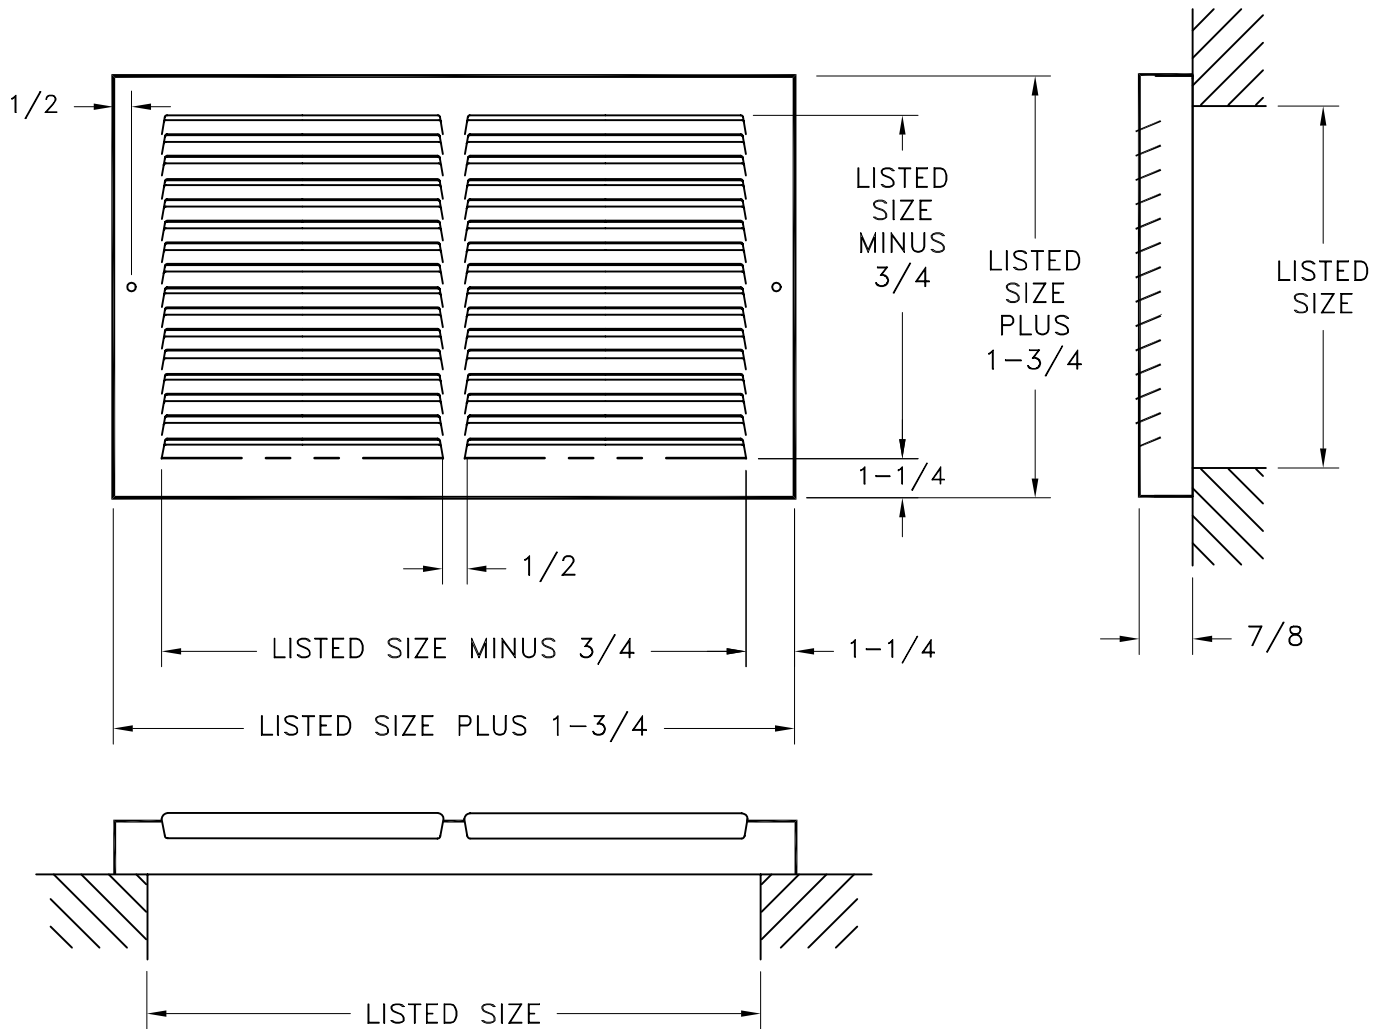

- ALL STEEL CONSTRUCTION
- 1/2 INCH FIN SPACING SET AT 40 DEGREES
- AVAILABLE SIZES: 14, 24, 30 x 6 – 14, 24, 30 x 8
- FINISH: WHITE (W) ENAMEL

JOB NAME: _____	SUBMITTED BY: _____	DATE: 5/19/00	SD-2432
LOCATION: _____		674 Steel Baseboard Return Air Grille	
ARCHITECT: _____			
ENGINEER: _____			
CONTRACTOR: _____			