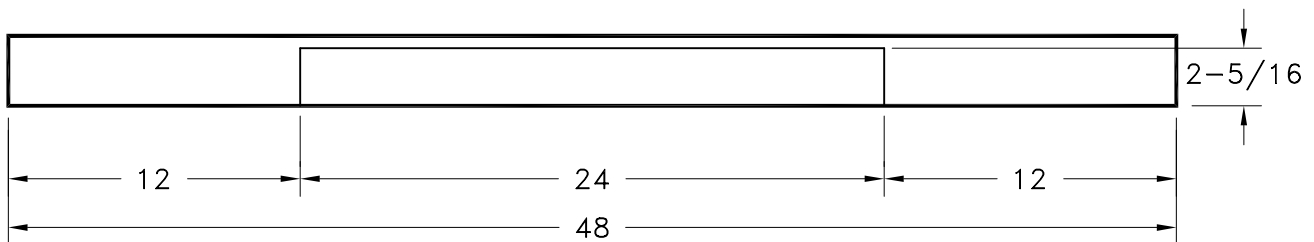

BOTTOM VIEW OF NO. 464

JOB NAME: _____	SUBMITTED BY: _____	DATE: 8/13/98	SD-2020
LOCATION: _____		462,464	
ARCHITECT: _____		Steel Baseboard	
ENGINEER: _____		Supply Diffuser	
CONTRACTOR: _____