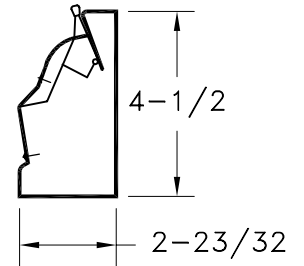

- ALL STEEL CONSTRUCTION
- AVAILABLE IN 2 FT. AND 4 FT. LENGTHS
- MATCHING 472 / 474 RETURN GRILLES AVAILABLE
- FACE CAN BE EASILY REMOVED
- EQUAL AIR DISTRIBUTION ACROSS THE ENTIRE DIFFUSER
- NO. 464 COMES WITH TWO VALVES
- FINISH: WHITE (W) OR GOLDEN SAND (GS) ENAMEL

NO. 462 SHOWN

BOTTOM VIEW OF NO. 462

BOTTOM VIEW OF NO. 464

JOB NAME: _____	SUBMITTED BY: _____	DATE: 8/13/98	SD-2020
LOCATION: _____		462,464	
ARCHITECT: _____		Steel Baseboard	
ENGINEER: _____		Supply Diffuser	
CONTRACTOR: _____			