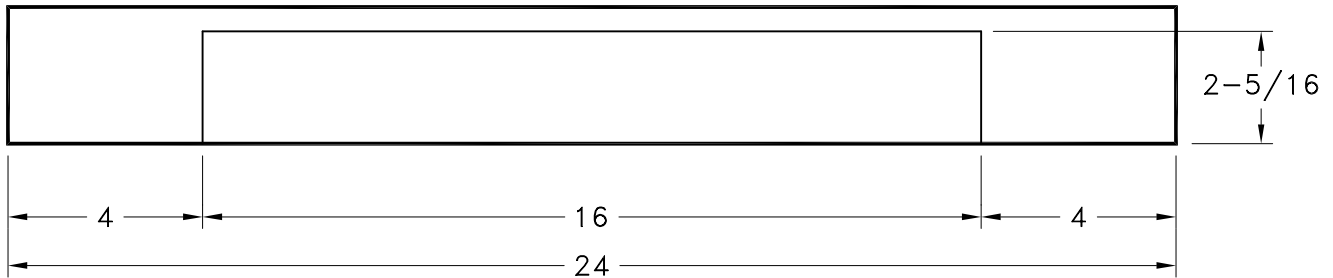

BOTTOM VIEW OF NO. 462