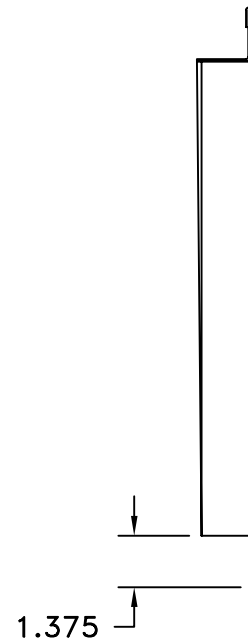

- FORMED 16 GAUGE GALVANIZED METAL CONSTRUCTION
- PROVIDES A QUICK AND EASY METHOD FOR CONNECTING ROUND DUCT
- REFERENCE CHART FOR PRODUCT OPTIONS

Product	Product Number
10" Flange	ZF10
12" Flange	ZF12
14" Flange	ZF14
16" Flange	ZF16
18" Flange	ZF18
20" Flange	ZF20
22" Flange	ZF22
24" Flange	ZF24
26" Flange	ZF26
28" Flange	ZF28
30" Flange	ZF30

JOB NAME: _____	SUBMITTED BY: _____	DATE: 4/22/03	SD-7045
LOCATION: _____		<b>ZF</b> Zip Flange	
ARCHITECT: _____			
ENGINEER: _____			
CONTRACTOR: _____			