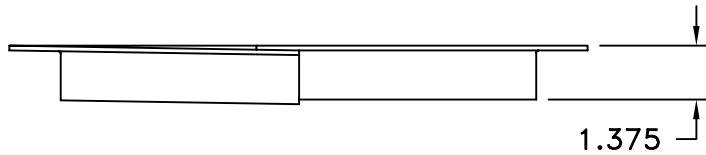

- FORMED 16 GAUGE GALVANIZED METAL CONSTRUCTION
- PROVIDES A QUICK AND EASY METHOD FOR CONNECTING ROUND DUCT
- REFERENCE CHART FOR PRODUCT OPTIONS

Product	Product Number
10" Flange	ZF10
12" Flange	ZF12
14" Flange	ZF14
16" Flange	ZF16
18" Flange	ZF18
20" Flange	ZF20
22" Flange	ZF22
24" Flange	ZF24
26" Flange	ZF26
28" Flange	ZF28
30" Flange	ZF30