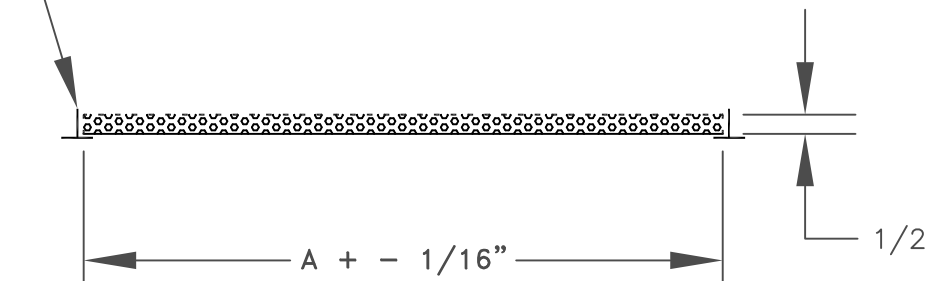

- ALL STEEL CONSTRUCTION
- MATCHING SUPPLY DIFFUSERS AVAILABLE
- FINISH: WHITE (W) ENAMEL

CEILING GRID
(BY OTHERS)

MODEL PD

LIST SIZE	A	NOM.SQ,REC
2412	24	X 12
2424	24	X 24
4824	48	X 24

JOB NAME: _____
 LOCATION: _____
 ARCHITECT: _____
 ENGINEER: _____
 CONTRACTOR: _____

SUBMITTED BY: _____

DATE: 06/19/2019 | SD-6019

PD
 Face Only, No Frame Included