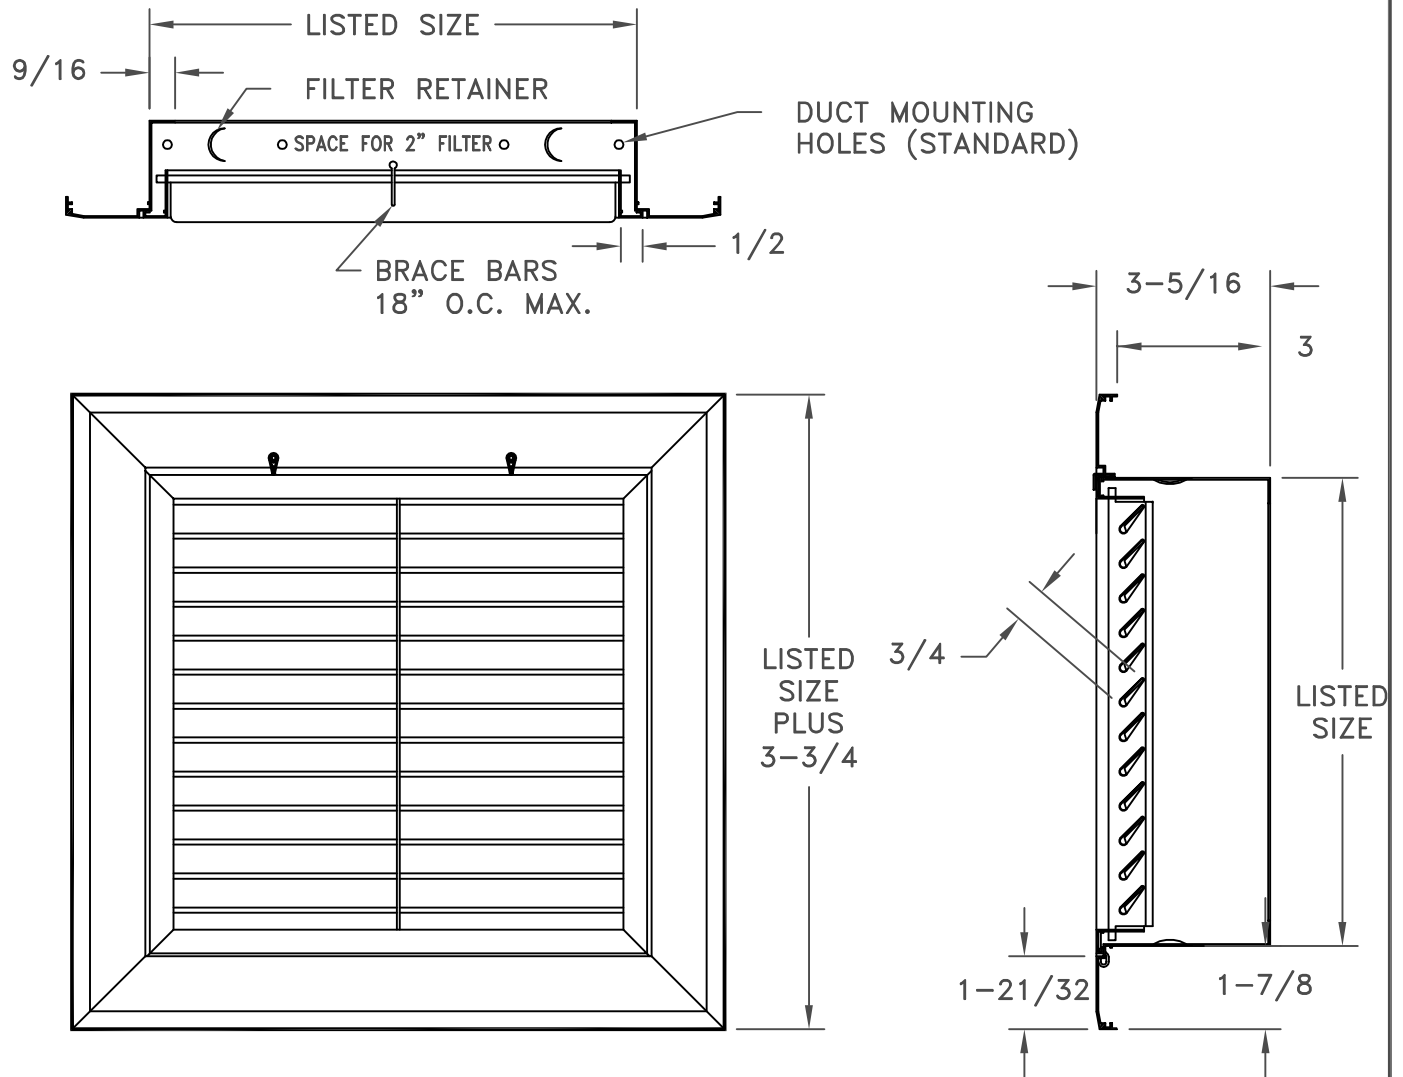

- EXTRUDED ALUMINUM CONSTRUCTION
- FIXED BARS ON 3/4 INCH CENTERS
- USES NOMINAL 2 INCH DISPOSABLE FILTERS
- FILTER SIZE EQUALS LISTED SIZE MINUS 1/4 INCH
- FINISH: WHITE (W) ENAMEL OR SATIN ANODIZED (SA)
- REMOVABLE GRILLE FACE

LISTED SIZE	T-BAR	OVERALL
20 X 20	24 X 24	23-3/4 X 23-3/4
44 X 20	48 X 24	47-3/4 X 23-3/4

JOB NAME: _____	SUBMITTED BY: _____	DATE: 08/05/2013	SD-9497-1
LOCATION: _____		<b>RHF45T-2</b> Extruded Aluminum Filter Return Air Grille T-Bar Lay-In	
ARCHITECT: _____			
ENGINEER: _____			
CONTRACTOR: _____			