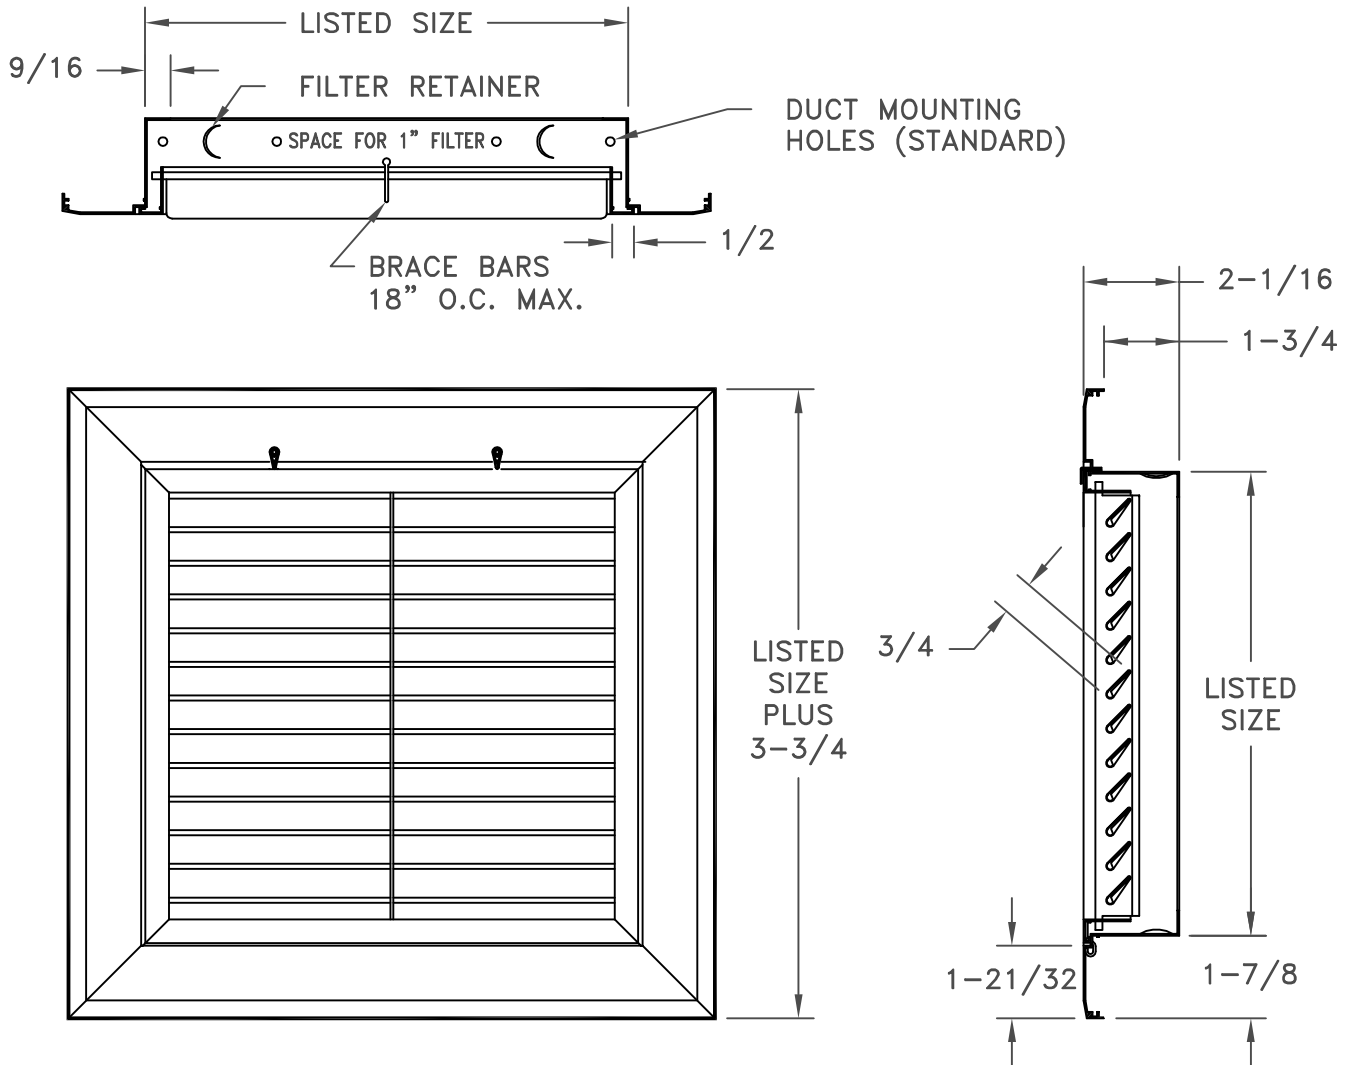

- EXTRUDED ALUMINUM CONSTRUCTION
- FIXED BARS ON 3/4 INCH CENTERS
- USES NOMINAL 1 INCH DISPOSABLE FILTERS
- FILTER SIZE EQUALS LISTED SIZE MINUS 1/4 INCH
- FINISH: WHITE (W) ENAMEL OR SATIN ANODIZED (SA)

LISTED SIZE	T-BAR	OVERALL
20 X 20	24 X 24	23-3/4 X 23-3/4
44 X 20	48 X 24	47-3/4 X 23-3/4

JOB NAME: _____	SUBMITTED BY: _____	DATE: 08/05/2013	SD-9497
LOCATION: _____		RHF45T	
ARCHITECT: _____		Extruded Aluminum	
ENGINEER: _____		Filter Return Air Grille	
CONTRACTOR: _____		T-Bar Lay-In	