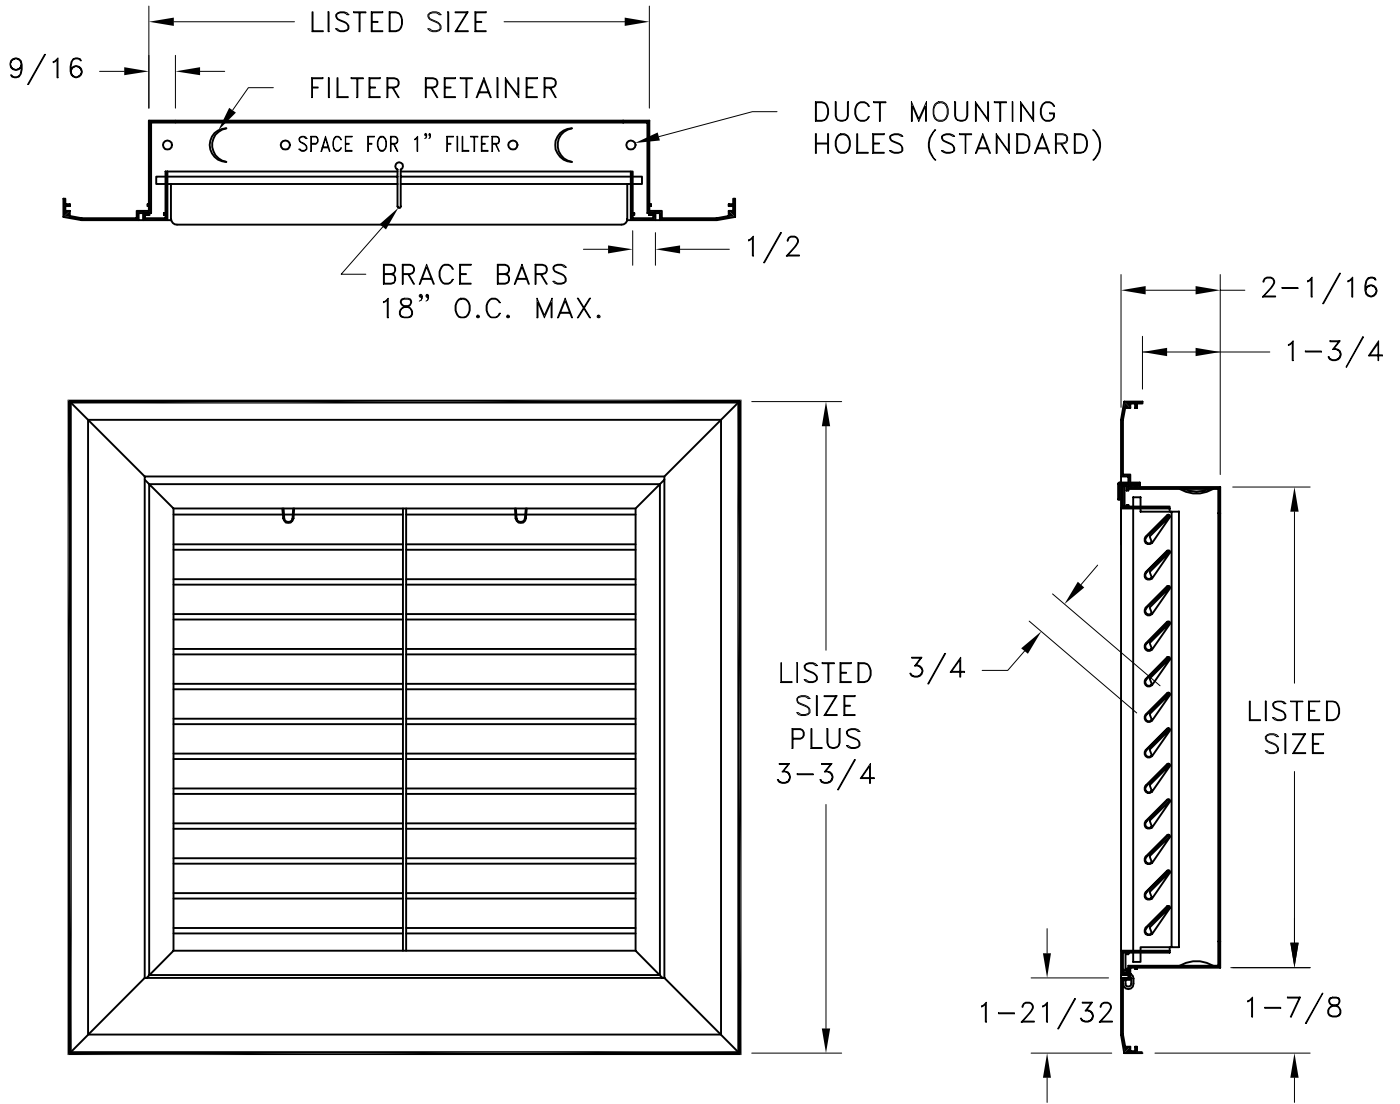

- EXTRUDED ALUMINUM CONSTRUCTION
- FIXED BARS ON 3/4 INCH CENTERS
- USES NOMINAL 1 INCH DISPOSABLE FILTERS
- FILTER SIZE EQUALS LISTED SIZE MINUS 1/4 INCH
- FINISH: WHITE (W) ENAMEL OR SATIN ANODIZED (SA)

LISTED SIZE	T-BAR	OVERALL
20 X 20	24 X 24	23-3/4 X 23-3/4
44 X 20	48 X 24	47-3/4 X 23-3/4

JOB NAME: _____	SUBMITTED BY: _____	DATE: 11/26/02	SD-9497
LOCATION: _____		<b>RHF45T</b> Extruded Aluminum Filter Return Air Grille T-Bar Lay-In	
ARCHITECT: _____			
ENGINEER: _____			
CONTRACTOR: _____			