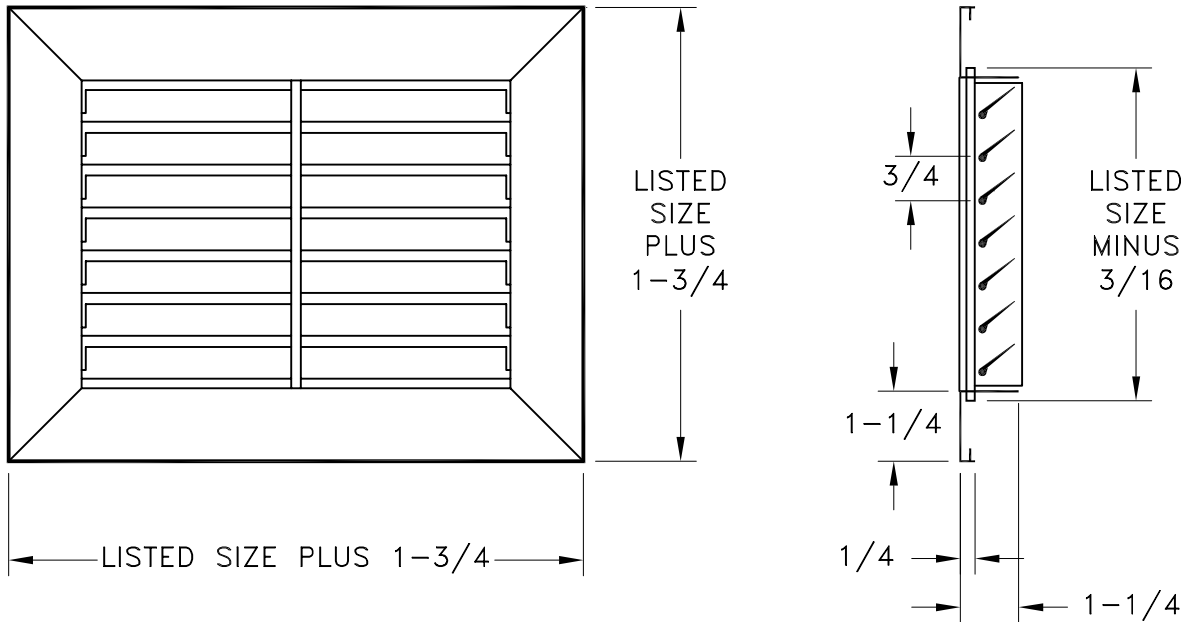

- EXTRUDED ALUMINUM CONSTRUCTION
- DEFLECTED BLADES – 3/4 INCH SPACING
- FITS STANDARD T-BAR CEILINGS
- FINISH: WHITE (W) ENAMEL OR SATIN ANODIZED (SA)

LISTED SIZE	T-BAR	OVERALL
10 X 10	12 X 12	11-3/4 X 11-3/4
22 X 10	24 X 12	23-3/4 X 11-3/4
34 X 10	36 X 12	35-3/4 X 11-3/4
46 X 10	48 X 12	47-3/4 X 11-3/4
22 X 22	24 X 24	23-3/4 X 23-3/4
34 X 22	36 X 24	36-3/4 X 23-3/4
46 X 22	48 X 24	47-3/4 X 23-3/4
34 X 34	36 X 36	35-3/4 X 35-3/4
46 X 46	48 X 48	47-3/4 X 47-3/4

JOB NAME: _____	SUBMITTED BY: _____	DATE: 9/8/98	SD-9496
LOCATION: _____		<b>RH45T</b> Extruded Aluminum Return Air Grille T-Bar Lay-In	
ARCHITECT: _____			
ENGINEER: _____			
CONTRACTOR: _____			