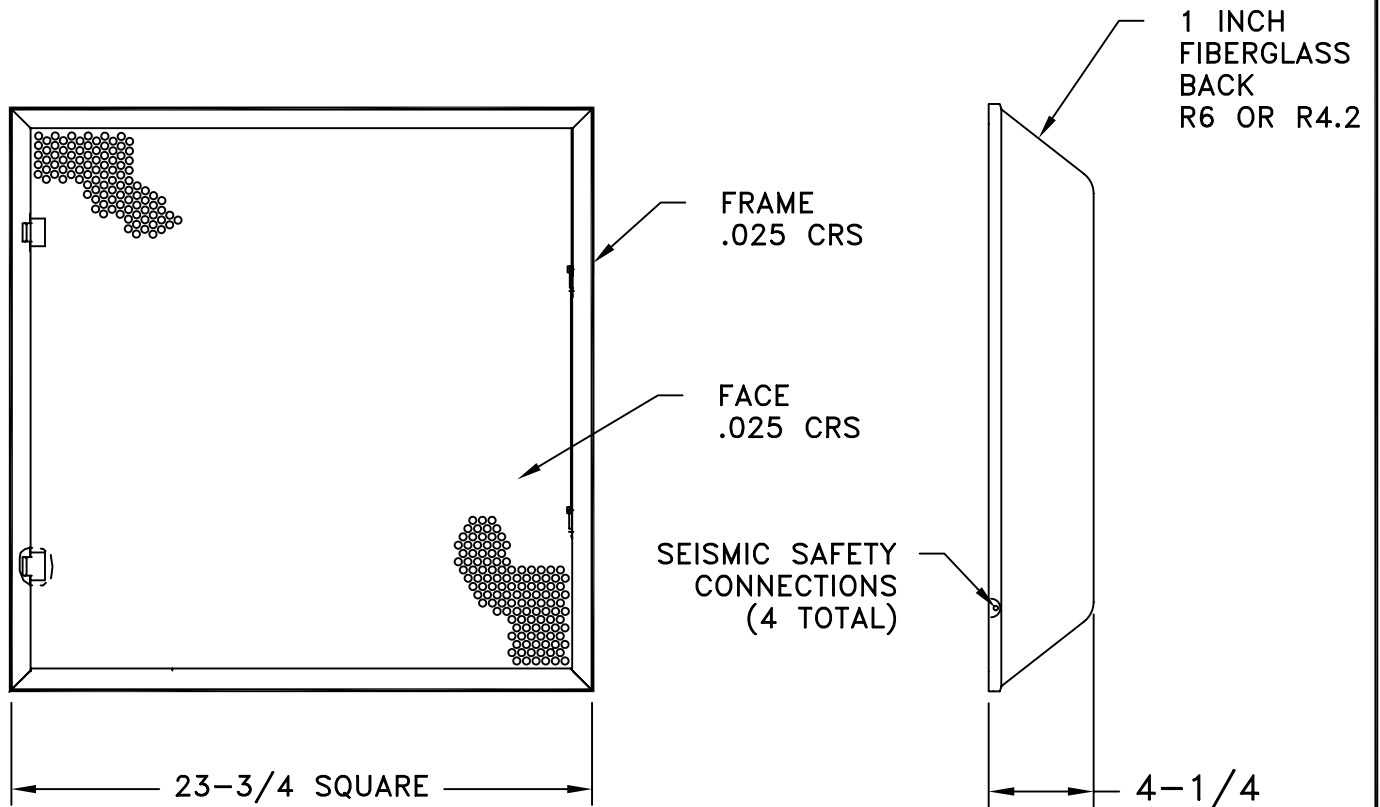

- FLUSH, REMOVABLE FACE WITH HIDDEN LATCHES AND HINGES CAN BE INSTALLED IN ANY DIRECTION
- USES NOMINAL 1 x 20 x 20 INCH STANDARD FILTERS (BY OTHERS)
- APPROVED FOR USE IN THE CITY OF LOS ANGELES, RR - 7811
- PRESCORED BACK ACCEPTS 6 - 14 INCH SPIN OR TAB COLLARS
- FINISH: WHITE (W) ENAMEL