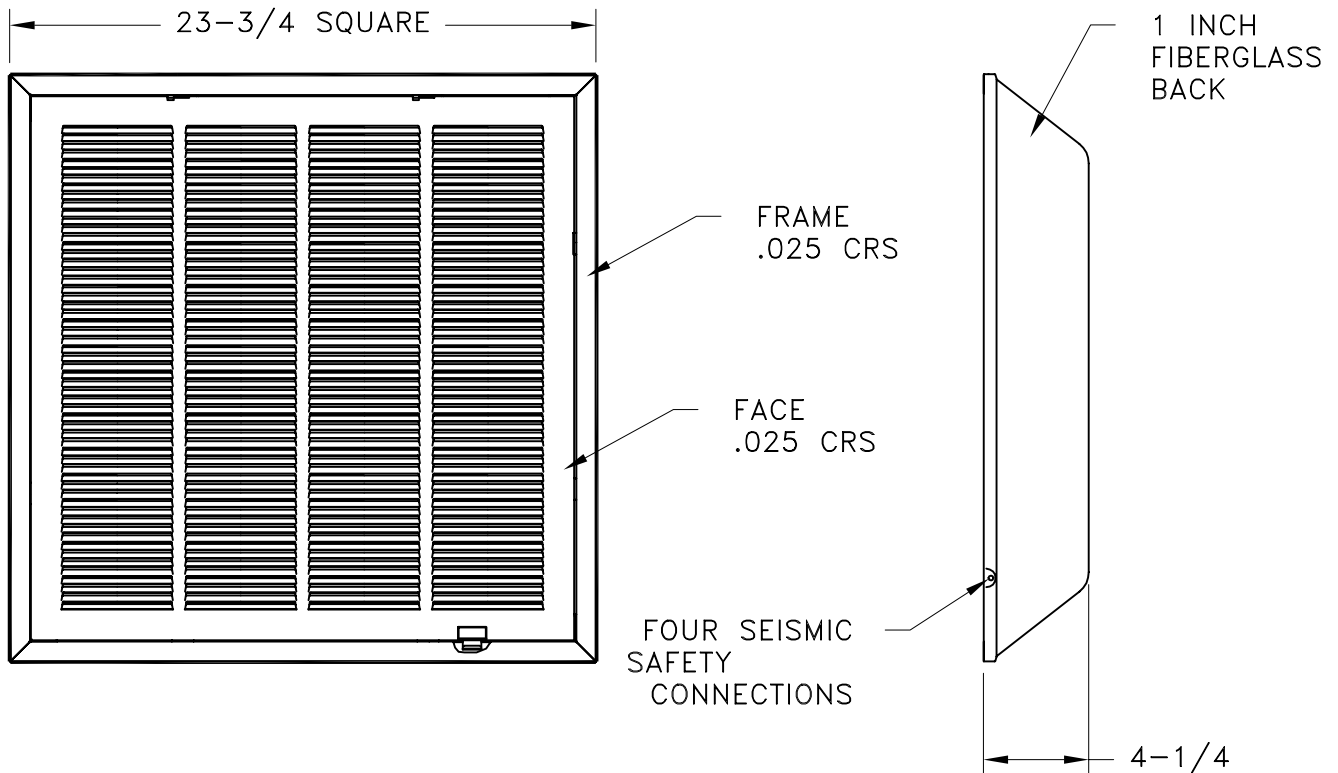

- FLUSH, REMOVABLE FACE WITH HIDDEN LATCHES AND HINGES
- CAN BE INSTALLED IN ANY DIRECTION
- USES NOMINAL 1 x 20 x 20 INCH DISPOSABLE FILTERS
- FIBERGLASS BACK R6.0 ABSORBS SOUND
- APPROVED FOR USE IN THE CITY OF LOS ANGELES, RR-7811
- PRESCORED BACK ACCEPTS 6-14 INCH SPIN OR TAB COLLARS
- FINISH: WHITE (W) ENAMEL