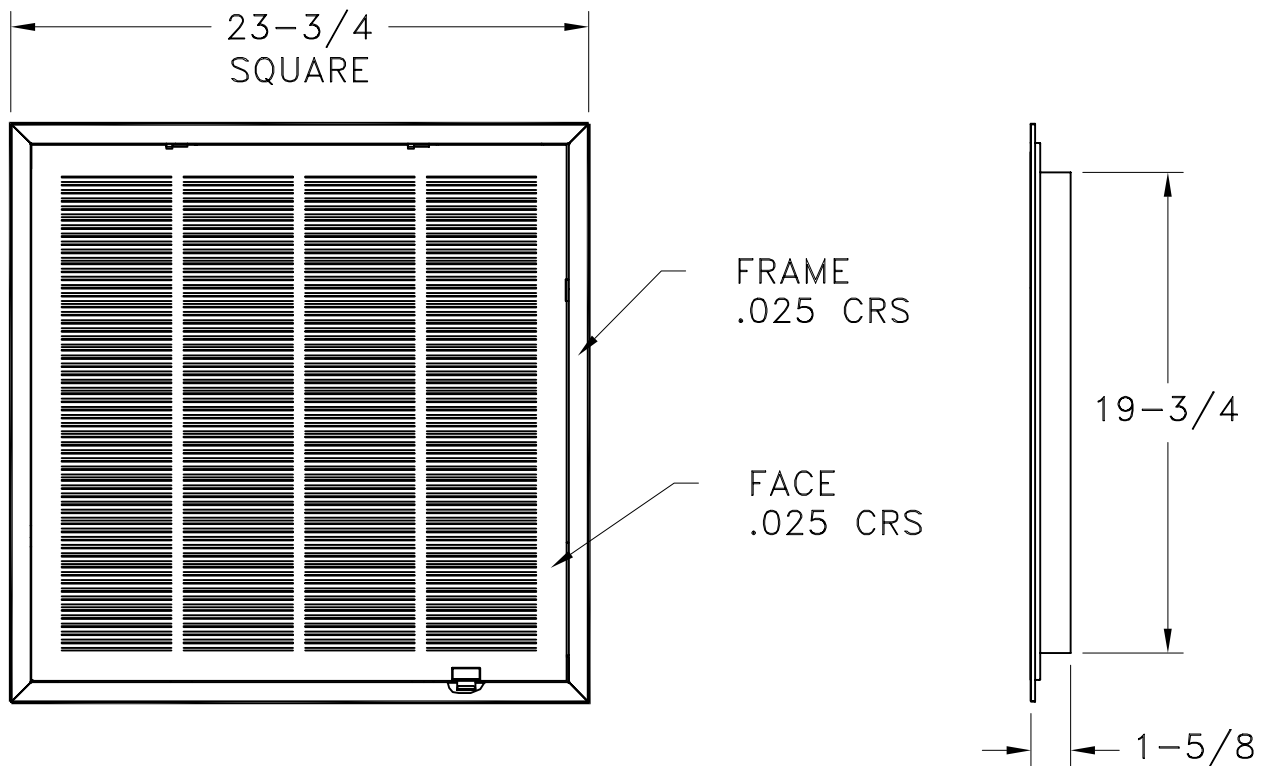

- FLUSH, REMOVABLE FACE WITH HIDDEN LATCHES AND HINGES CAN BE INSTALLED IN ANY DIRECTION
- USES NOMINAL 1 X 20 X 20 INCH DISPOSABLE FILTERS
- FINISH: WHITE (W) ENAMEL

JOB NAME: _____	SUBMITTED BY: _____	DATE: 7/1/99	SD-9405
LOCATION: _____		659T Steel T-Bar Lanced Face Filter Grille	
ARCHITECT: _____			
ENGINEER: _____			
CONTRACTOR: _____			