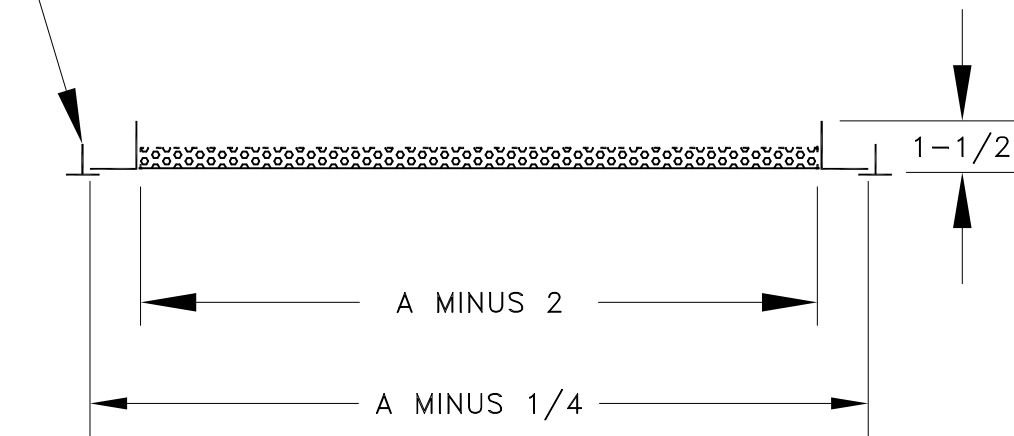

- ALL STEEL CONSTRUCTION
- MATCHING SUPPLY DIFFUSERS AVAILABLE
- FINISH: WHITE (W) ENAMEL

CEILING GRID
(BY OTHERS)

MODEL PD

CEILING GRID
(BY OTHERS)

MODEL PDF

LIST SIZE	A NOM.SQ,REC
2412	24 X 12
2424	24 X 24
4824	48 X 24

JOB NAME: _____
 LOCATION: _____
 ARCHITECT: _____
 ENGINEER: _____
 CONTRACTOR: _____

SUBMITTED BY: _____

DATE: 3/1/00

SD-6019

PD, PDF
 Steel Perforated Face
 Ceiling Returns