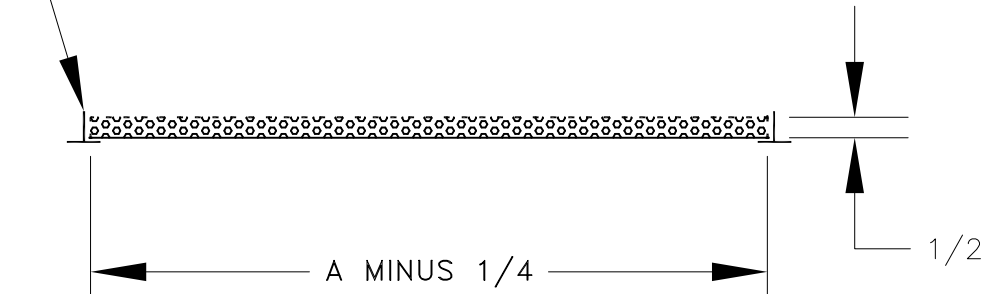

- ALL STEEL CONSTRUCTION
- MATCHING SUPPLY DIFFUSERS AVAILABLE
- FINISH: WHITE (W) ENAMEL

CEILING GRID
(BY OTHERS)

MODEL PD

CEILING GRID
(BY OTHERS)

MODEL PDF

LIST SIZE	A NOM.SQ,REC
2412	24 X 12
2424	24 X 24
4824	48 X 24

JOB NAME: _____
 LOCATION: _____
 ARCHITECT: _____
 ENGINEER: _____
 CONTRACTOR: _____

SUBMITTED BY: _____

DATE: 3/1/00

SD-6019

PD, PDF
 Steel Perforated Face
 Ceiling Returns