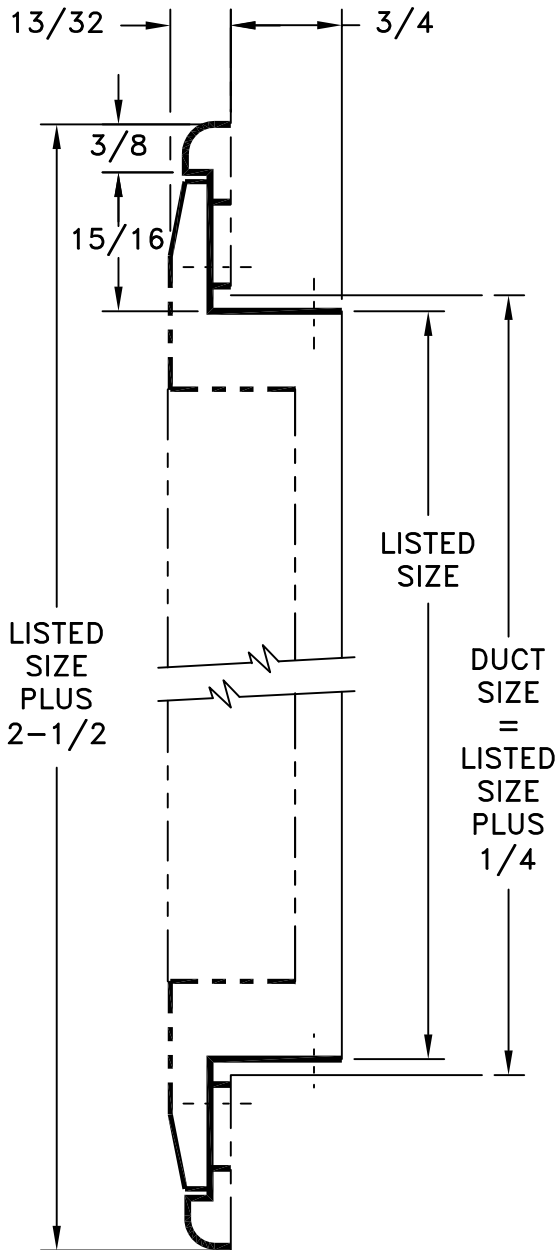

- EXTRUDED ALUMINUM CONSTRUCTION
- PRE - DRILLED FRAMES
- MINIMUM SIZE: 6 X 4
- MAXIMUM SIZE: 48 X 48
- AVAILABLE IN 1 INCH INCREMENTS
- FINISH: WHITE (W) ENAMEL OR SATIN ANODIZED (SA)

GRILLE

REGISTER

JOB NAME: _____
 LOCATION: _____
 ARCHITECT: _____
 ENGINEER: _____
 CONTRACTOR: _____

SUBMITTED BY: _____

DATE: 6/8/09

SD-9137

APF
 Extruded Aluminum Plaster
 Mounting Frame For Aluminum
 Grilles And Registers