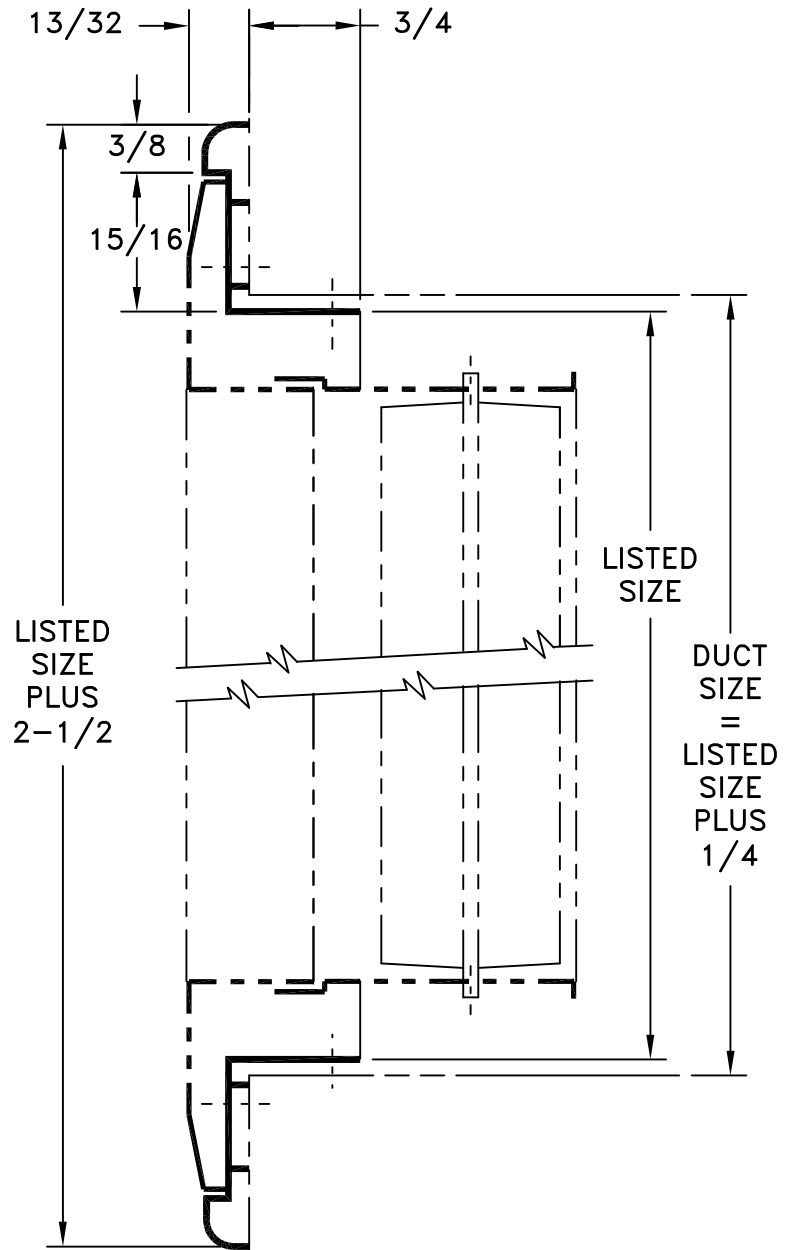

- EXTRUDED ALUMINUM CONSTRUCTION
- PRE - DRILLED FRAMES
- MINIMUM SIZE: 6 X 4
- MAXIMUM SIZE: 48 X 48
- AVAILABLE IN 1 INCH INCREMENTS
- FINISH: WHITE (W) ENAMEL OR SATIN ANODIZED (SA)

GRILLE

REGISTER

JOB NAME: _____
 LOCATION: _____
 ARCHITECT: _____
 ENGINEER: _____
 CONTRACTOR: _____

SUBMITTED BY: _____

DATE: 6/8/09

SD-9137

APF
 Extruded Aluminum Plaster
 Mounting Frame For Aluminum
 Grilles And Registers