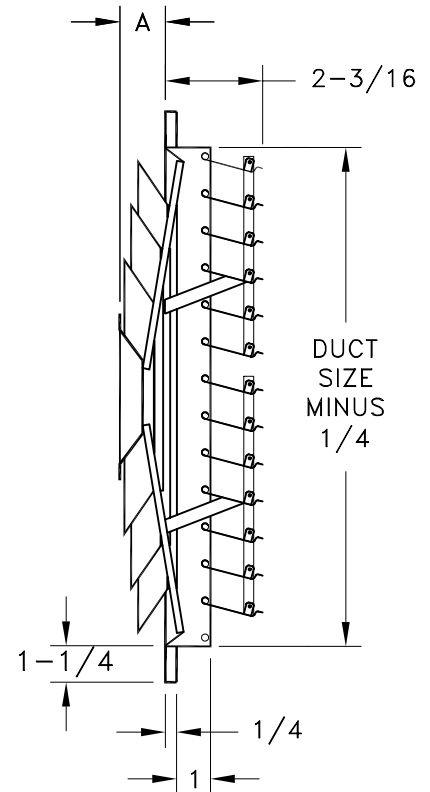

- ALL STEEL CONSTRUCTION
- INTEGRAL MULTI-SHUTTER DAMPERS WITH LEVERS FOR FACE OPERATION
- AVAILABLE IN SIZES: 14x14, 16x16, 18x18 & 20x20
- FINISH: WHITE (W) ENAMEL

SIZE	A
14 X 14	1-3/8
16 X 16	1-3/8
18 X 18	2
20 X 20	2-1/2