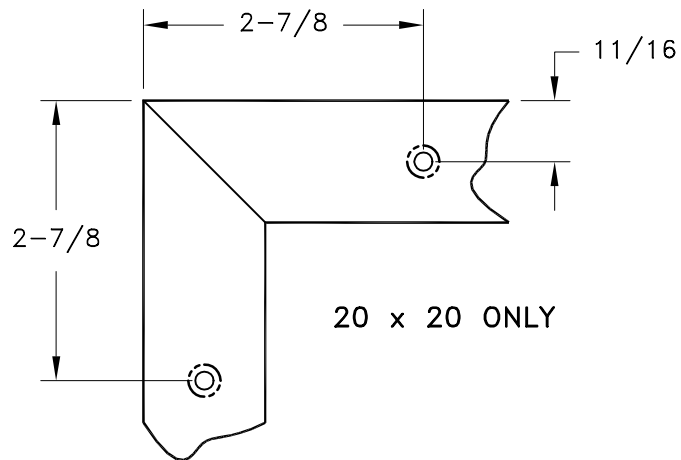

- ALL STEEL CONSTRUCTION
- INTEGRAL MULTI-SHUTTER DAMPERS WITH LEVERS FOR FACE OPERATION
- AVAILABLE IN SIZES: 14x14, 16x16, 18x18 & 20x20
- FINISH: WHITE (W) ENAMEL

SIZE	A
14 X 14	1-3/8
16 X 16	1-3/8
18 X 18	2
20 X 20	2-1/2