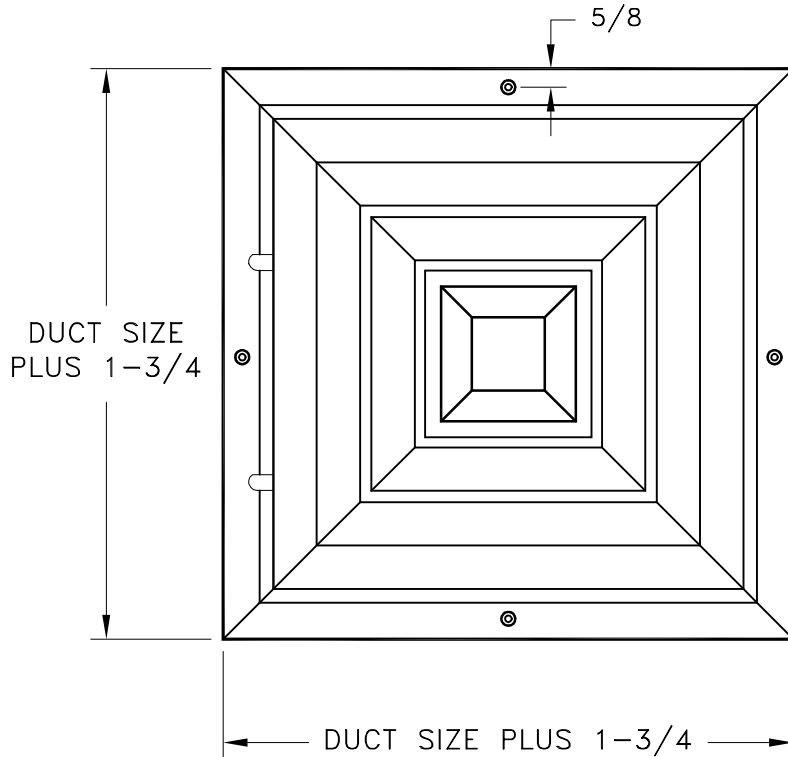

- ALL STEEL CONSTRUCTION
- INTEGRAL MULTI-SHUTTER DAMPERS WITH LEVERS FOR FACE OPERATION
- AVAILABLE IN SIZES: 14x14, 16x16, 18x18 & 20x20
- FINISH: WHITE (W) ENAMEL

SIZE	A
14 X 14	1-3/8
16 X 16	1-3/8
18 X 18	2
20 X 20	2-1/2