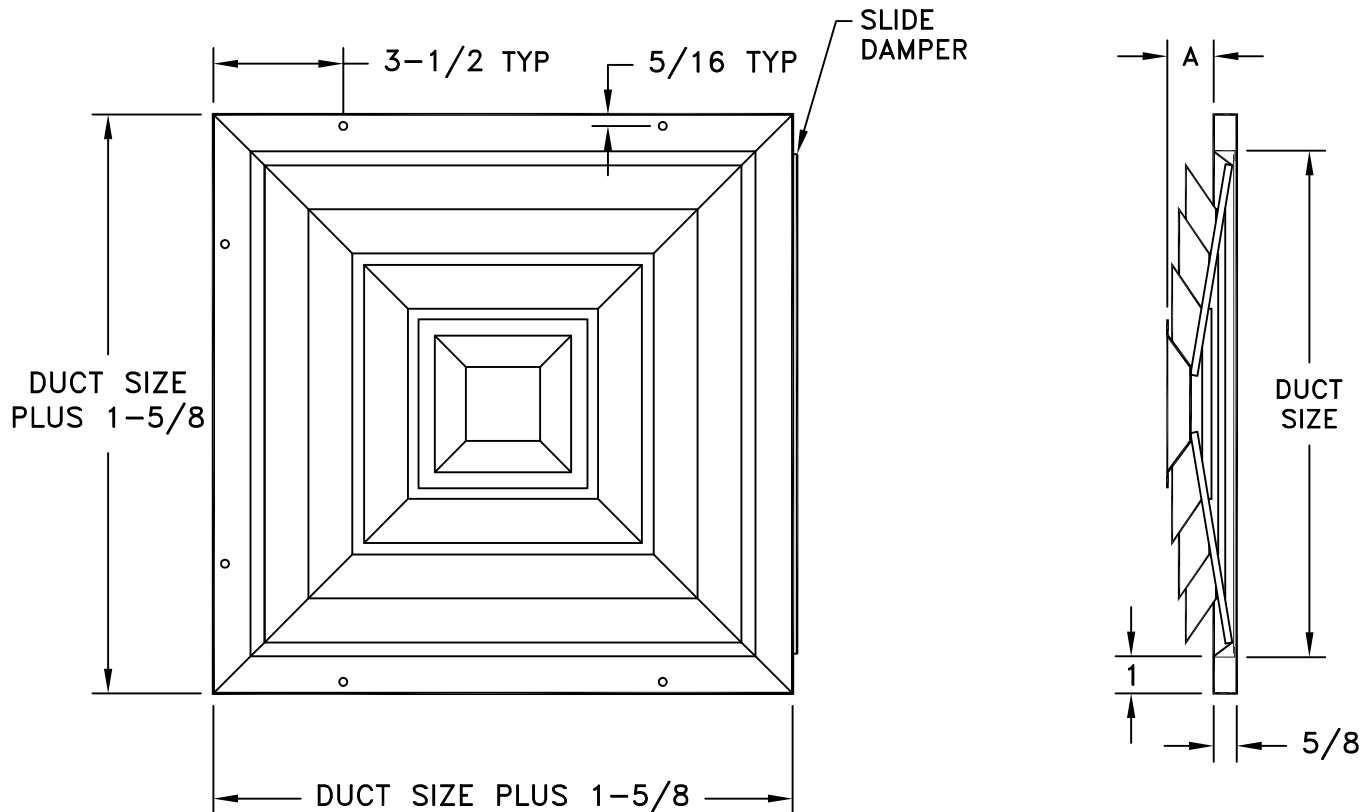

- ALL STEEL CONSTRUCTION
- SLIDE DAMPER INCLUDED
- AVAILABLE IN SIZES: 14x14, 16x16, 18x18 & 20x20
- FINISH: WHITE (W) ENAMEL

SIZE	A
14 X 14	1-3/8
16 X 16	1-1/4
18 X 18	2
20 X 20	2-1/2

JOB NAME: _____	SUBMITTED BY: _____	DATE: 4/29/09	SD-9211
LOCATION: _____		<b>ECSD</b> Evaporative Cooler Diffuser Step Down With Slide Damper	
ARCHITECT: _____			
ENGINEER: _____			
CONTRACTOR: _____			