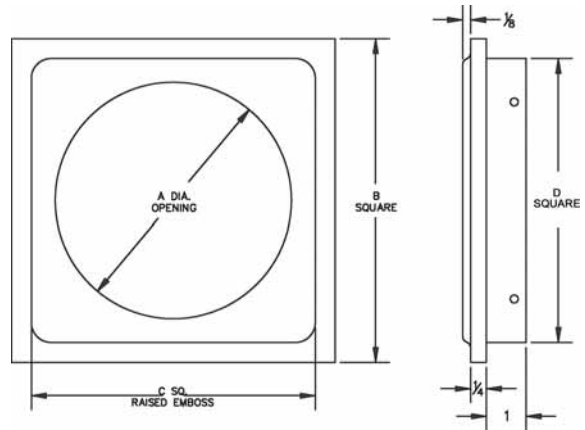

## Laundry Chute Door (LCD)

- Steel construction
- Spring-hinged, push-in door
- Quiet closing, inner rubber guards
- White, baked enamel finish
- Two sizes available, 10" and 12"
- Not fire-rated

Laundry Chute Door Sizes (in.)
10, 12

Model	A Diameter	B Square	C Square	D Square
LCD10	8½	12	11	9¾
LCD12	10	13¼	12¼	11¼